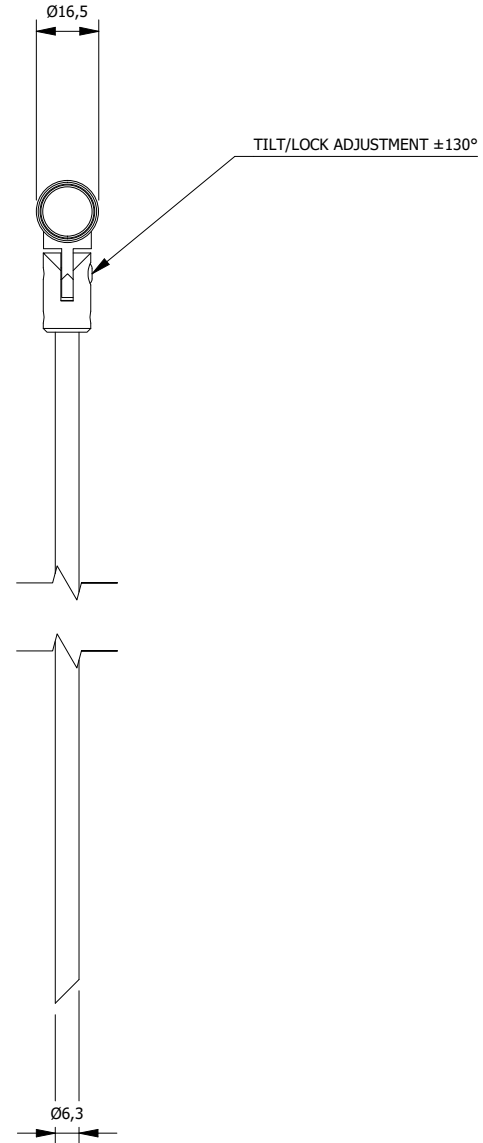

STEEL GROUND SPIKE CUT TO REQUIRED LENGTH

MIKE STOANE LIGHTING LTD,
20 DRYDEN RD,
BILSTON GLEN IND. EST.
LOANHEAD, EH20 9LZ
TEL: 0131 440 1313, FAX 0131 440 0049
sales@mikestoanelighting.com

STOANE LIGHTING
THIS DRAWING / DESIGN IS THE PROPERTY OF MIKE STOANE LIGHTING
AND SUBJECT TO COPYRIGHT / DESIGN RIGHTS. DISCLOSURE OR COPYING
IS NOT PERMITTED WITHOUT PRIOR WRITTEN PERMISSION FROM MIKE
STOANE LIGHTING. THIS COPY MUST BE RETURNED UPON DEMAND © MSL