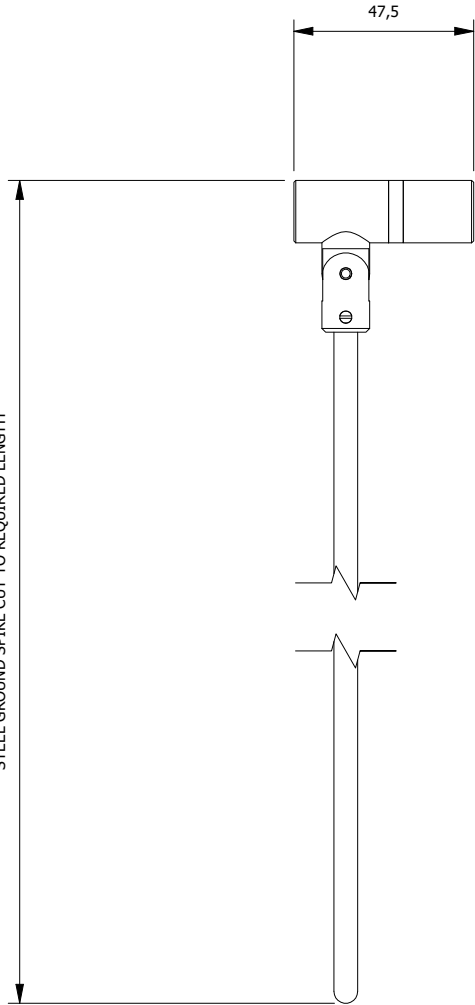

STEEL GROUND SPIKE CUT TO REQUIRED LENGTH

MIKE STOANE LIGHTING LTD,
20 DRYDEN RD,
BILSTON GLEN IND. EST.
LOANHEAD, EH20 9LZ
TEL: 0131 440 1313, FAX 0131 440 0049
sales@mikestoanelighting.com

STOANE LIGHTING
THIS DRAWING / DESIGN IS THE PROPERTY OF MIKE STOANE LIGHTING
AND SUBJECT TO COPYRIGHT / DESIGN RIGHTS. DISCLOSURE OR COPYING
IS NOT PERMITTED WITHOUT PRIOR WRITTEN PERMISSION FROM MIKE
STOANE LIGHTING. THIS COPY MUST BE RETURNED UPON DEMAND © MSL